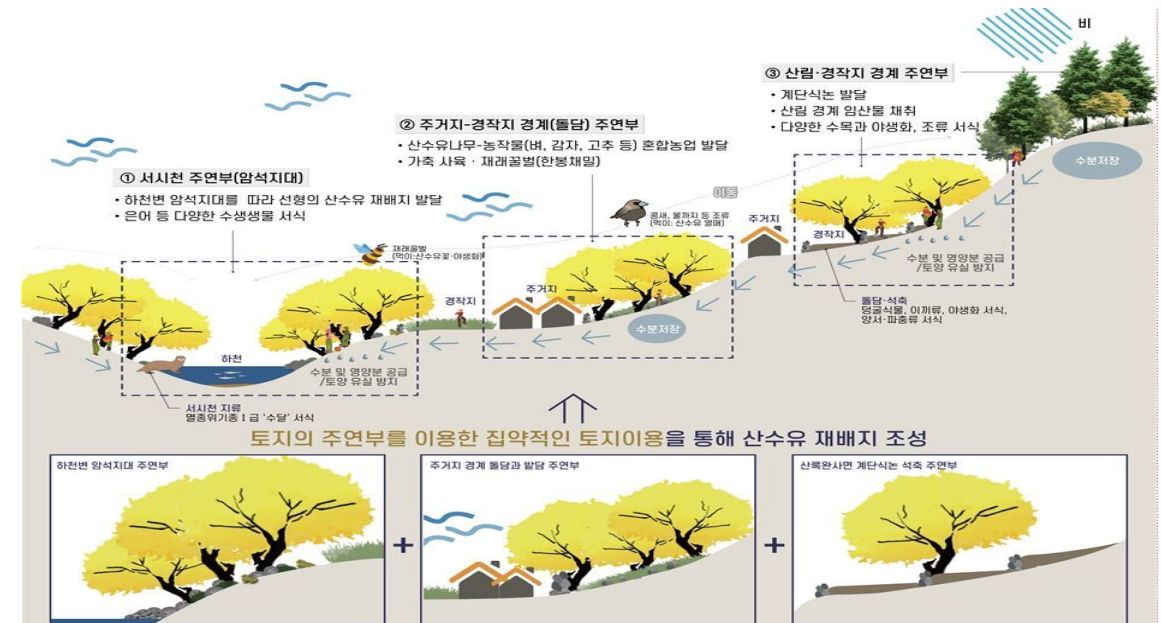

국가중요어업유산

KOREA IMPORTANT FISHERIES
HERITAGE SYSTEMS

REPUBLIC OF KOREA

Designated sites

Traditional Gudeuljang Irrigated Rice Terraces in Cheongsando	2014
Jeju Batdam Agricultural system	2014
Traditional Hadong Tea Agrosystem in Hwagae-myeon	2017
Geumsan Traditional Ginseng Agricultural System	2018
Damyang Bamboo Field Agriculture System	2020
The Sonteul (hand net) Fishery System for gathering Marsh Clam in Seomjingang River	2023
Jeju Haenyeo Fisheries System	2023

국가중요농업유산

Korea Important Agricultural Heritage System

국가중요어업유산
KOREA IMPORTANT FISHERIES
HERITAGE SYSTEMS

Uljin Pinetree Agroforestry System

Shandong Cornelian Cherry Agriculture System

Additional activities