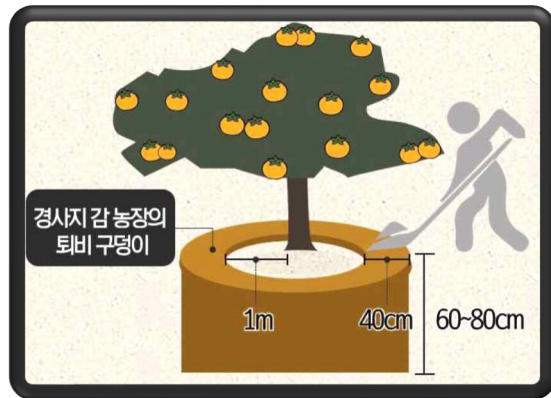

국가중요농업유산

Korea Important Agricultural Heritage System

국가중요어업유산

KOREA IMPORTANT FISHERIES
HERITAGE SYSTEMS

Changwon Dokmoi Persimmons Farming

→ In the over 100 years of tradition in persimmons farming, the sweet persimmons are grafted onto local astringent persimmons as in the traditional farming knowledge and skills.