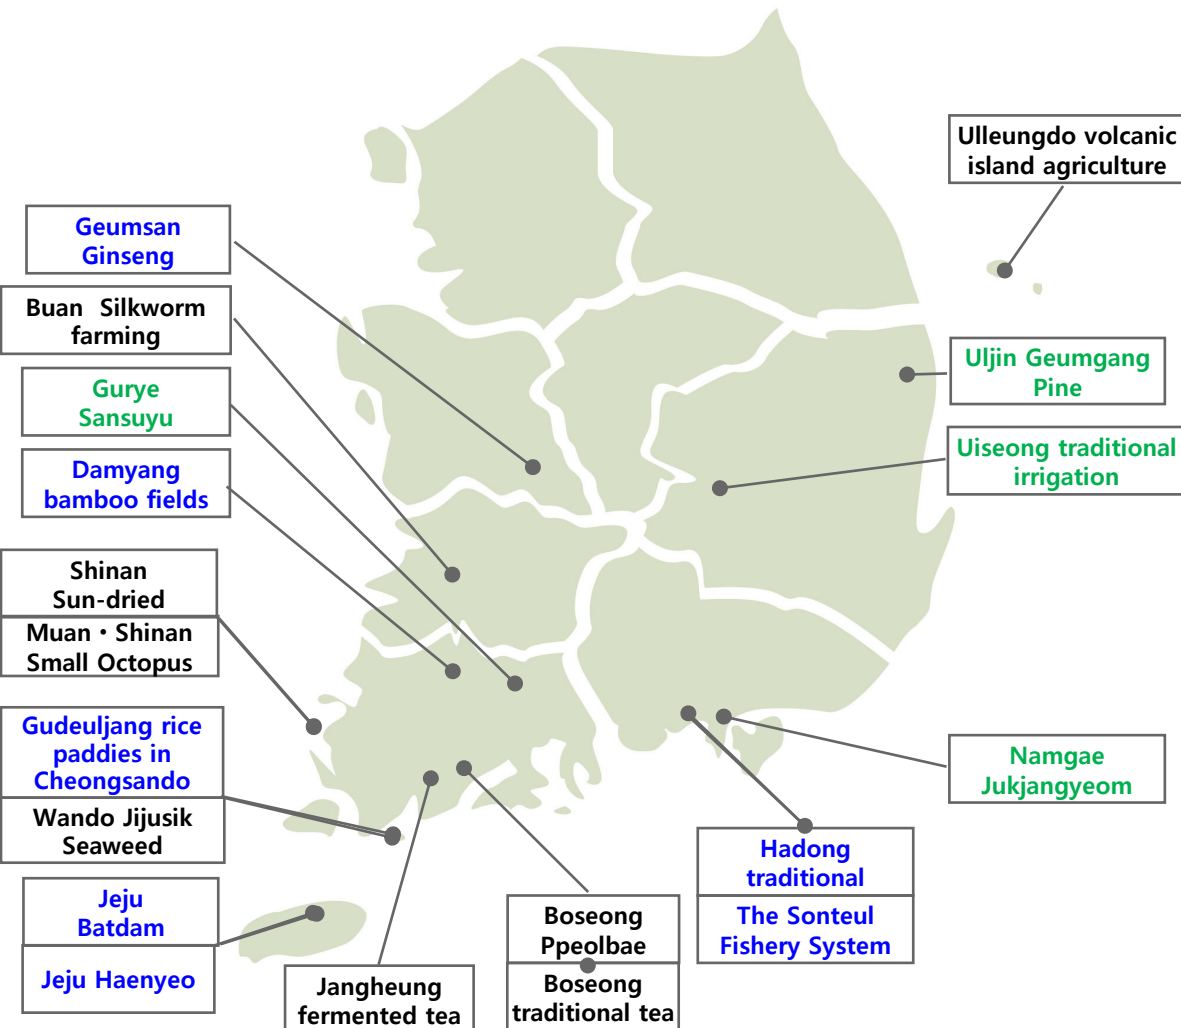

**Designation of Korea's Important
Agricultural and Fishery Heritage System**
(here in after KIAHS)

국가중요농업유산

Korea Important Agricultural Heritage System

국가중요어업유산

KOREA IMPORTANT FISHERIES
HERITAGE SYSTEMS

KIAHS Adviroty Committee

Chairman

Government

Agriculture Agricultural history Traditional culture Landscapes

Regional
development

Ecological
environment

Tourism

국가중요농업유산

Korea Important Agricultural Heritage System

국가중요어업유산

KOREA IMPORTANT FISHERIES
HERITAGE SYSTEMS

- (‘13) Gudeuljang rice paddies in Cheongsando, Jeju Batdam
- (‘14) Gurye sansuyu agriculture, Damyang bamboo fields
- (‘15) Geumsan ginseng agriculture, Hadong traditional tea agriculture, Jeju Haenyeo Fisheries, Boseong Ppeolbae Fisheries, Namgae Jukjangyeom Fisheries
- (‘16) Uljin Geumgang pine mountain agriculture, Shinan Mud flat Sun-dried Fisheries
- (‘17) Silkworm farming in Yuyu-dong Buan, Ulleung volcanic island agriculture, Wando Jijusik Seaweed Fisheries
- (‘18) Traditional irrigation system in Uiseong, Boseong traditional tea agriculture, Cheongtaejeon fermented tea in Jangheung, Muan · Shinan Mud flat Small Octopus Bare-Handed Fisheries, The Sonteu Fishery System for gathering March Clam in Seomhingang River

국가중요농업유산

Korea Important Agricultural Heritage System

국가중요어업유산

KOREA IMPORTANT FISHERIES
HERITAGE SYSTEMS

- (‘19) : Wanju traditional ginger agriculture; Dumbeong coastal irrigation system in Goseong; traditional dried persimmon agriculture in Sangju
- (‘20) Tongyeon · Geoje Dol-Seaweed Teuritdae Fisheries
- (‘21) Lotus reservoir ecological waterway agriculture in Gangjin, Uljin · Ulleung Dogwak Ttaebae Fisheries, Boan Gomso Sun-dried Fisheries, Shinhan Heuksan Skate Fisheries
- (‘22) Changwon Dokmoe Persimmon Agriculture, Seocheon Hansan Mosi Agriculture, Geoje Gray Mullet Mangjaengi Fisheries
- (‘23) Jindo · Shinan Dol-Seaweed of The Inertidal Zone Fisheries