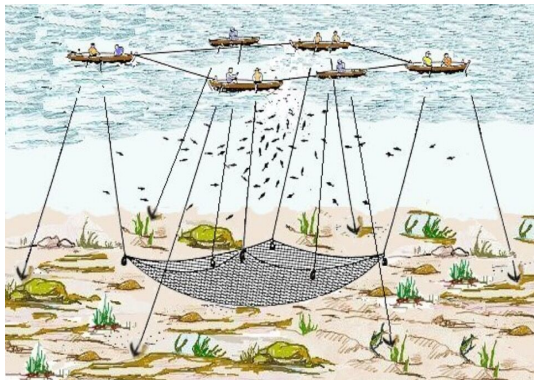

Seocheon Hansan Mosi(ramie fabric) Traditional Agriculture

→ The Hansan Mosi ramie cultivation to bare-hand ramie weaving has been passed down and developed from the Goryeo Dynasty (918-1392) to this day.

국가중요농업유산
Korea Important Agricultural Heritage System

국가중요어업유산
KOREA IMPORTANT FISHERIES
HERITAGE SYSTEMS

Gyeongnam Geoje Mullet Net Fishing System

→Mangjaengi(watcher) reads the migration flow of mullet schools and traps them using nets to catch them.

Jindo · Shinan Intertidal Seaweed Harvesting Fishery

→The seaweed is believed as a cultivated crop and collects seaweed through habitat management of cleaning seaweed fields and watering them.

Assisting GIAHS designation