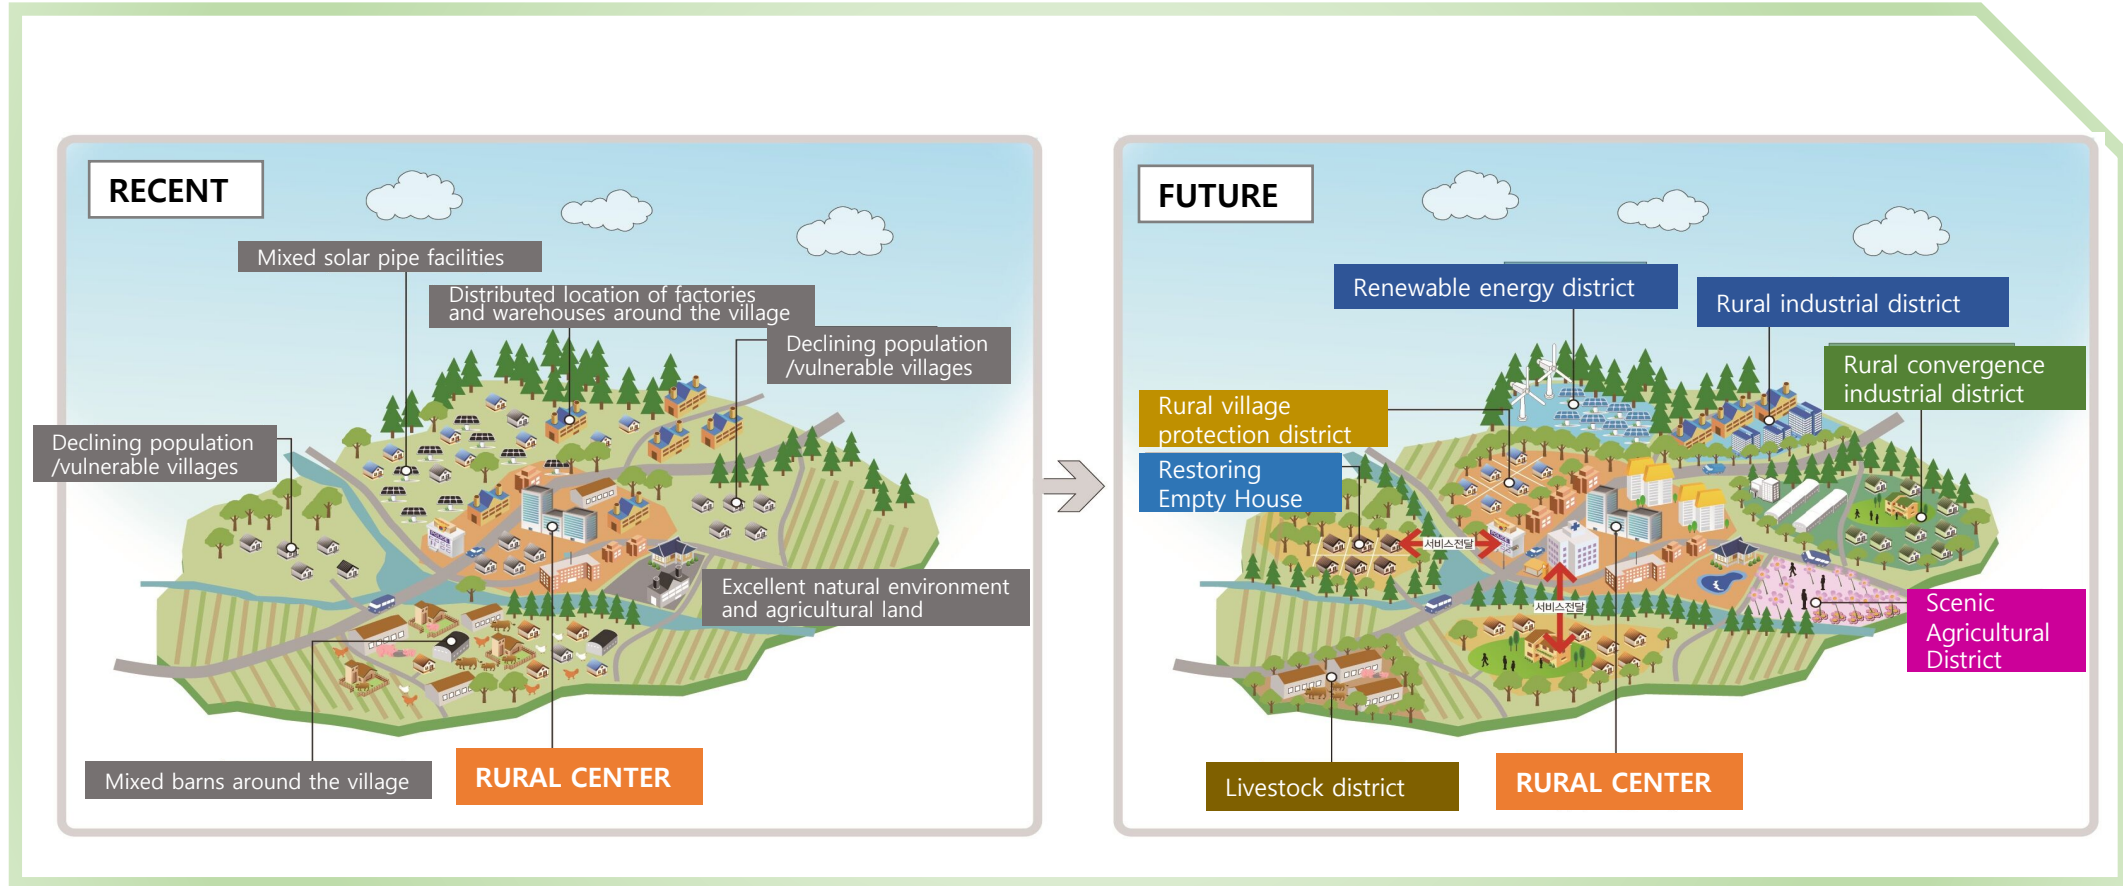

**Designate and to manage
“SPECIALIZED RURAL DISTRICT” (under review)**

국가중요농업유산

Korea Important Agricultural Heritage System

국가중요어업유산

KOREA IMPORTANT FISHERIES
HERITAGE SYSTEMS

√ DEFINITION: SPECIALIZED RURAL DISTRICT

- Systematic and efficient areas are divided in detail according to use.
Placing facilities with similar functions, protecting residential and settlement conditions, industrial clustering, District designated to preserve and utilize rural characteristics.

국가중요농업유산

Korea Important Agricultural Heritage System

국가중요어업유산

KOREA IMPORTANT FISHERIES
HERITAGE SYSTEMS

국가중요농업유산

Korea Important Agricultural Heritage System

국가중요어업유산

KOREA IMPORTANT FISHERIES
HERITAGE SYSTEMS