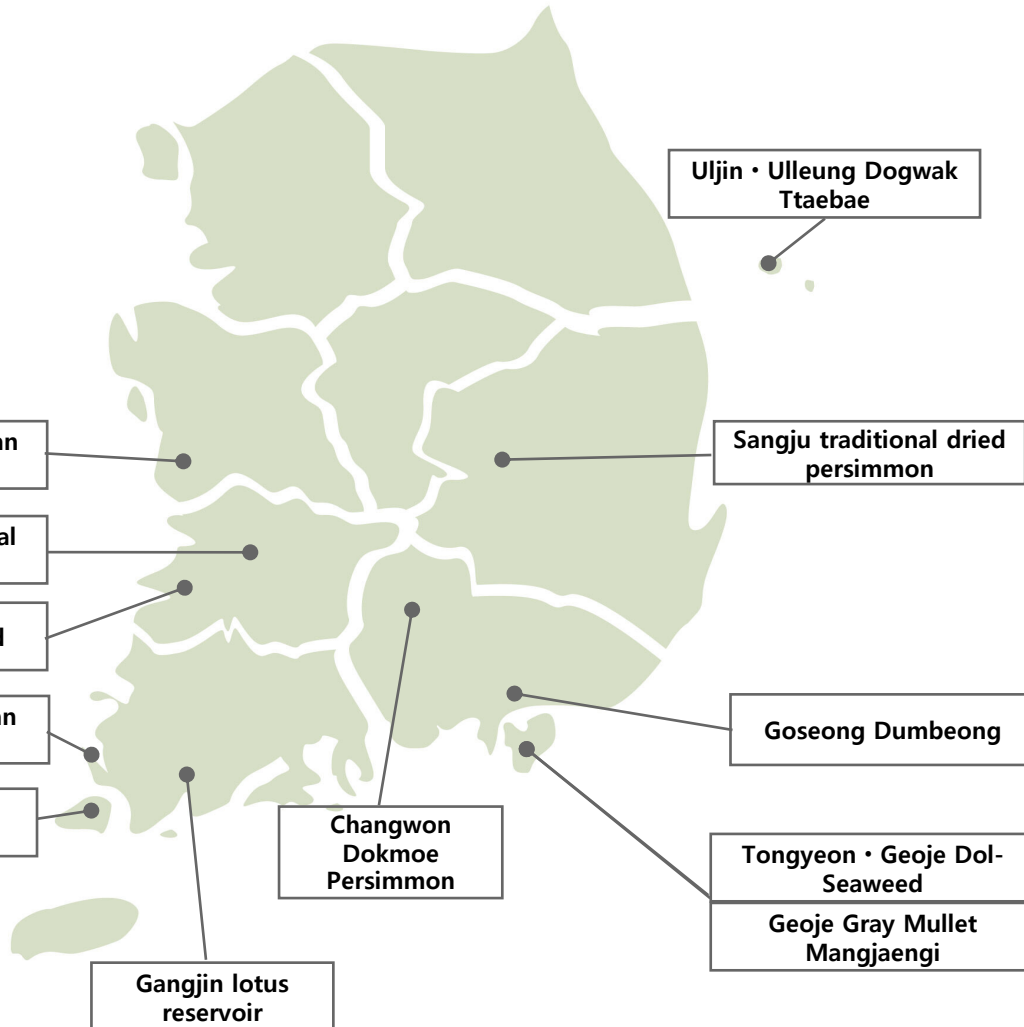

Korea Important Agricultural Heritage System

국가중요어업유산

KOREA IMPORTANT FISHERIES
HERITAGE SYSTEMS

- (‘13) Gudeuljang rice paddies in Cheongsando, Jeju Batdam
- (‘14) Gurye sansuyu agriculture, Damyang bamboo fields
- (‘15) Geumsan ginseng agriculture, Hadong traditional tea agriculture, Jeju Haenyeo Fisheries, Boseong Ppeolbae Fisheries, Namgae Jukjangyeom Fisheries
- (‘16) Uljin Geumgang pine mountain agriculture, Shinan Mud flat Sun-dried Fisheries
- (‘17) Silkworm farming in Yuyu-dong Buan, Ulleung volcanic island agriculture, Wando Jijusik Seaweed Fisheries
- (‘18) Traditional irrigation system in Uiseong, Boseong traditional tea agriculture, Cheongtaejeon fermented tea in Jangheung, Muan · Shinan Mud flat Small Octopus Bare-Handed Fisheries, The Sonteu Fishery System for gathering March Clam in Seomhingang River

국가중요농업유산

Korea Important Agricultural Heritage System

국가중요어업유산

KOREA IMPORTANT FISHERIES
HERITAGE SYSTEMS

- (‘19) : Wanju traditional ginger agriculture; Dumbeong coastal irrigation system in Goseong; traditional dried persimmon agriculture in Sangju
- (‘20) Tongyeon · Geoje Dol-Seaweed Teuritdae Fisheries
- (‘21) Lotus reservoir ecological waterway agriculture in Gangjin, Uljin · Ulleung Dogwak Ttaebae Fisheries, Boan Gomso Sun-dried Fisheries, Shinhan Heuksan Skate Fisheries
- (‘22) Changwon Dokmoe Persimmon Agriculture, Seocheon Hansan Mosi Agriculture, Geoje Gray Mullet Mangjaengi Fisheries
- (‘23) Jindo · Shinan Dol-Seaweed of The Inertidal Zone Fisheries